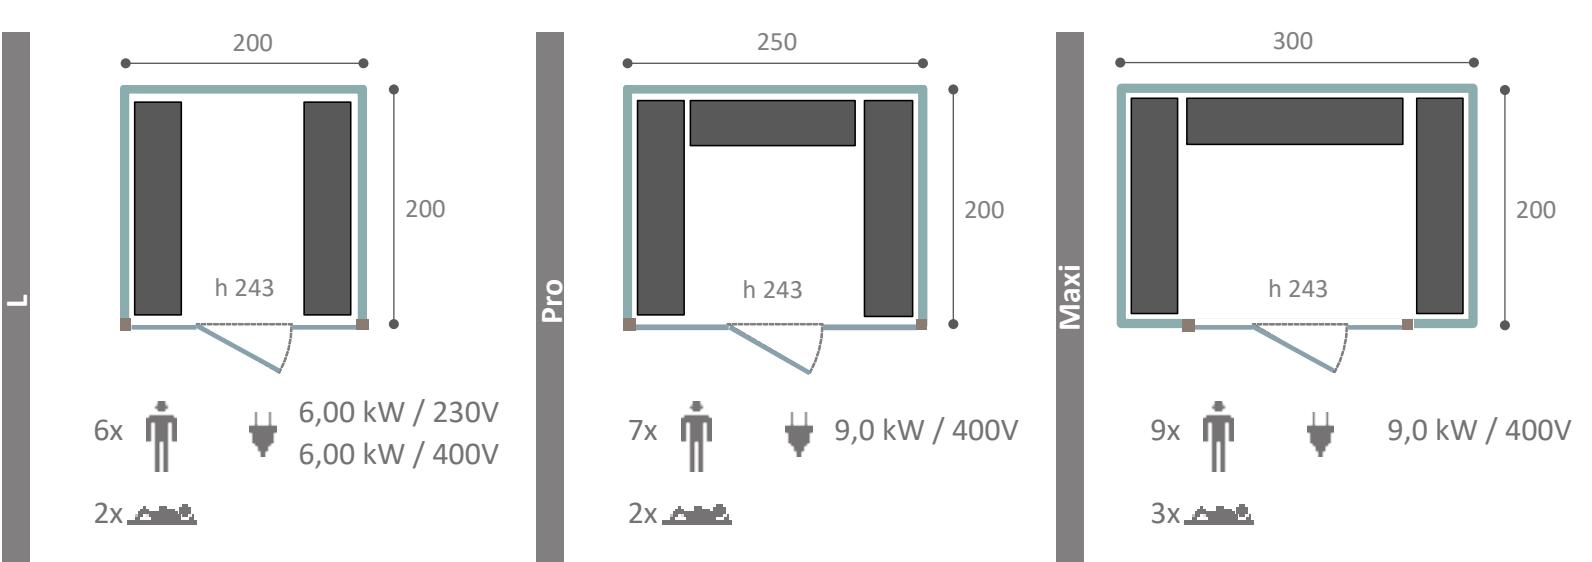

 42° C
  100%
  aroma

XS

2x   3,0 kW / 230V

S

2x   3,0 kW / 230V

M

4x   6,0 kW / 230V
6,0 kW / 400V
2x 

PARETI E SOFFITTO / WALLS AND CEILING