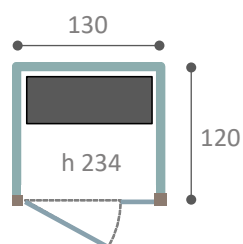

 42° C
  100%
  aroma

XS

2x   3,0 kW / 230V

S

2x   3,0 kW / 230V

M

4x   6,0 kW / 230V
6,0 kW / 400V
2x 

PARETI E SOFFITTO / WALLS AND CEILING