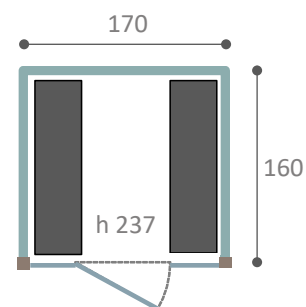

 42° C
  100%
  aroma

XS

2x   3,0 kW / 230V

S

2x   3,0 kW / 230V

M

4x   6,0 kW / 230V
6,0 kW / 400V
2x 

PARETI E SOFFITTO / WALLS AND CEILING