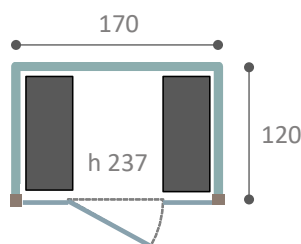

 42° C
  100%
  aroma

XS

2x   3,0 kW / 230V

S

2x   3,0 kW / 230V

M

4x   6,0 kW / 230V
6,0 kW / 400V
2x 

PARETI E SOFFITTO / WALLS AND CEILING